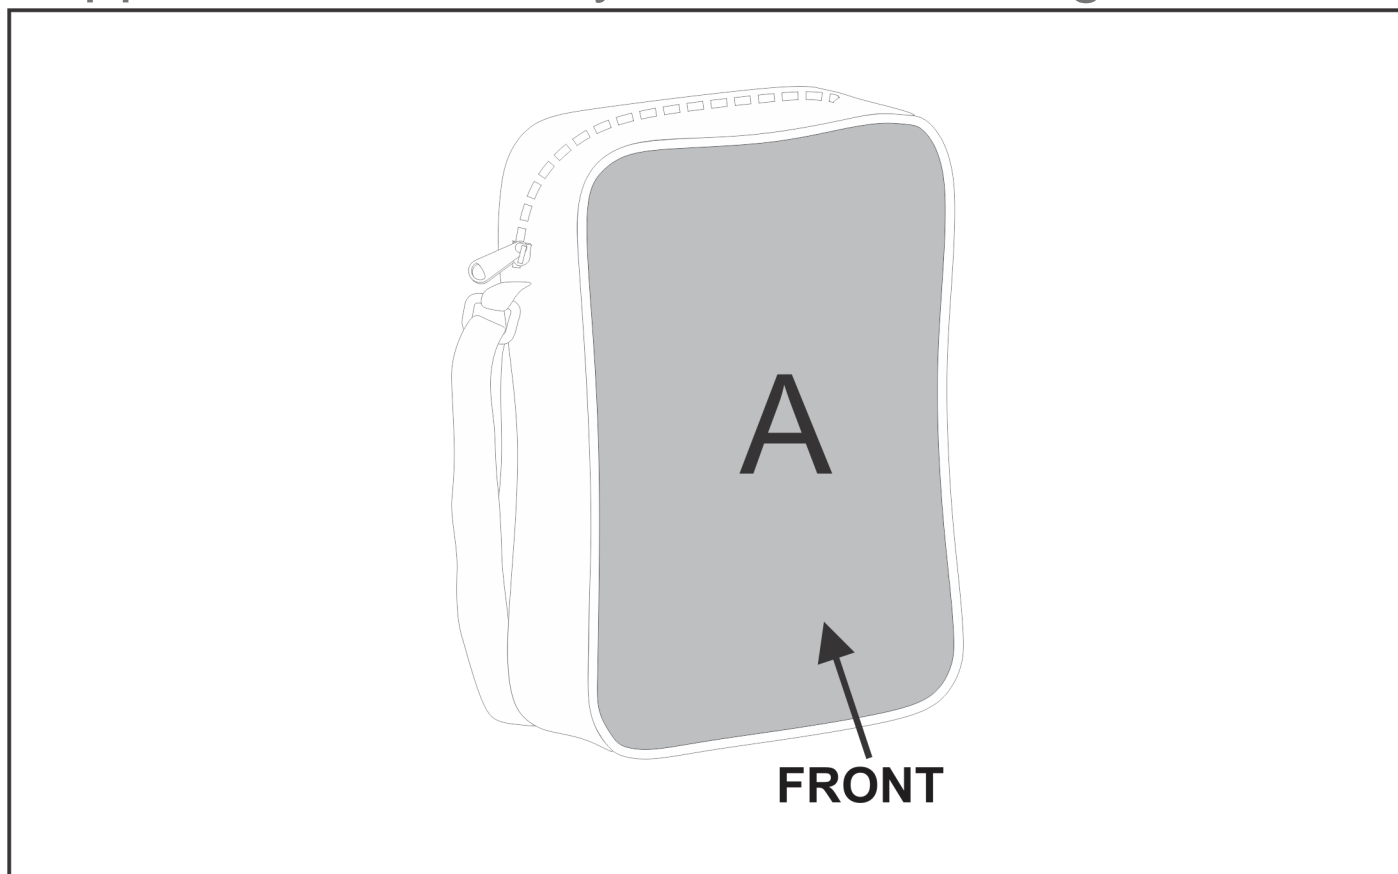

BC-HP-45-G

Hoppla A4 Crossbody Conference Bag

Need to know:

- Includes 1-Position Sublimation (setup fees apply)
- **Please Note: We cannot guarantee 100% logo Alignment on all Brandable Panels.**

Branding Options:

Position A

1. Custom Sublimation A (CPSUB-A)
Full Colour
Size: 260mm wide x 330mm high